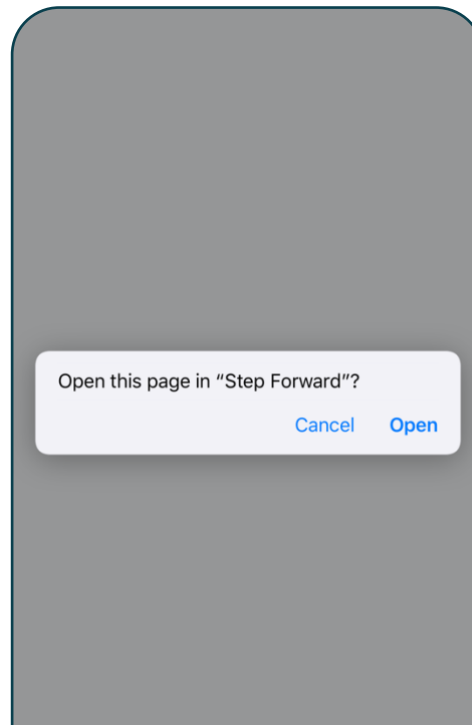

How to connect Step Forward with Fitbit

To start, please click on any Active or Open event, then follow the steps below:

Log in to your Fitbit account

Click 'Open' when prompted

Click 'Back to Dashboard'

You have now successfully connected Step Forward with Fitbit.