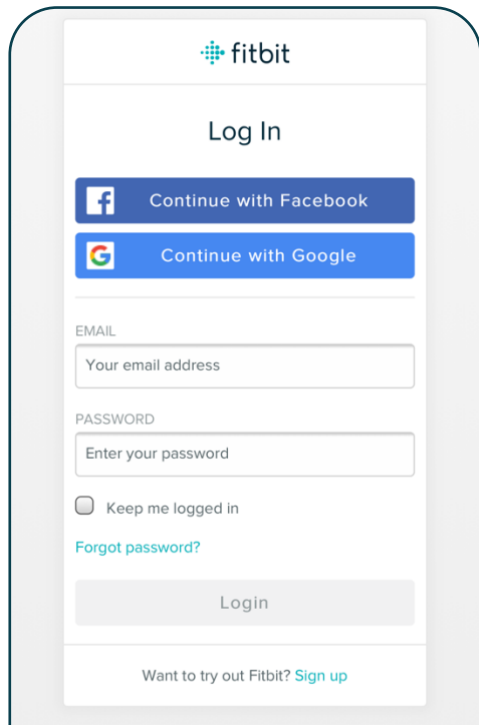

How to connect Step Forward with Fitbit

To start, please click on any Active or Open event, then follow the steps below:

Log in to your Fitbit account

Click 'Open' when prompted

Click 'Back to Dashboard'

You have now successfully connected Step Forward with Fitbit.