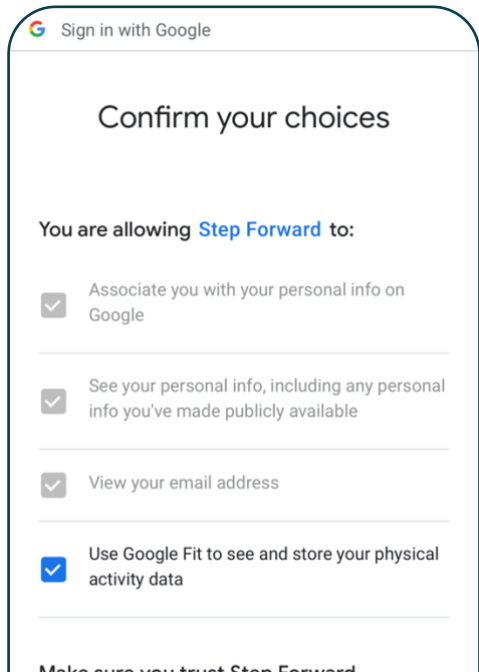

Review your choices and click 'Allow' if you are happy to continue