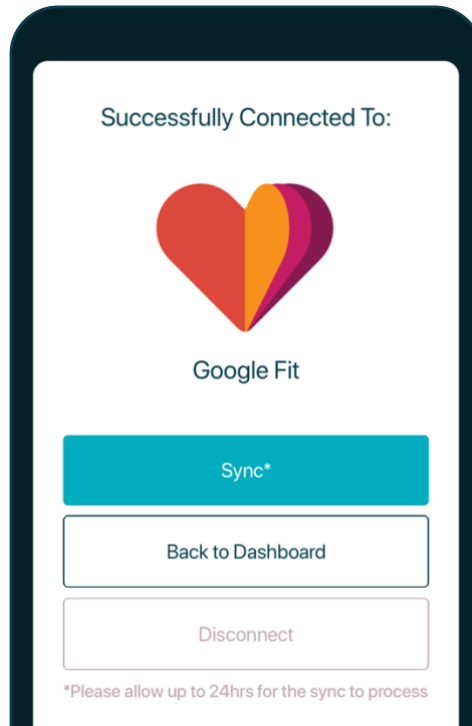

How to connect Step Forward with Google Fit

To start, please click on any Active or Open event, then follow the steps below:

Click 'Continue'

Sign in with Google by entering your email address and password

Click 'Allow'

Review your choices and click 'Allow' if you are happy to continue

Click 'Sync'

Click 'Return to Dashboard'

You have now successfully connected Step Forward with Google Fit.