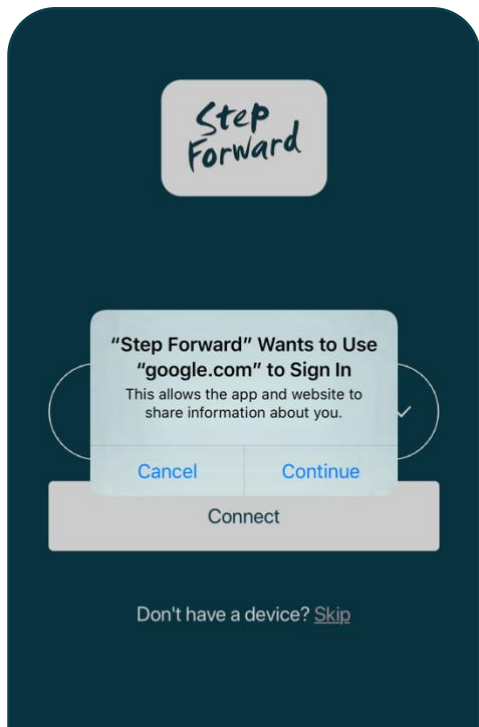

How to connect Step Forward with Google Fit

To start, please click on any Active or Open event, then follow the steps below:

Click 'Continue'

Sign in with Google by entering your email address and password

Click 'Allow'

Review your choices and click 'Allow' if you are happy to continue

Click 'Sync'

Click 'Return to Dashboard'

You have now successfully connected Step Forward with Google Fit.