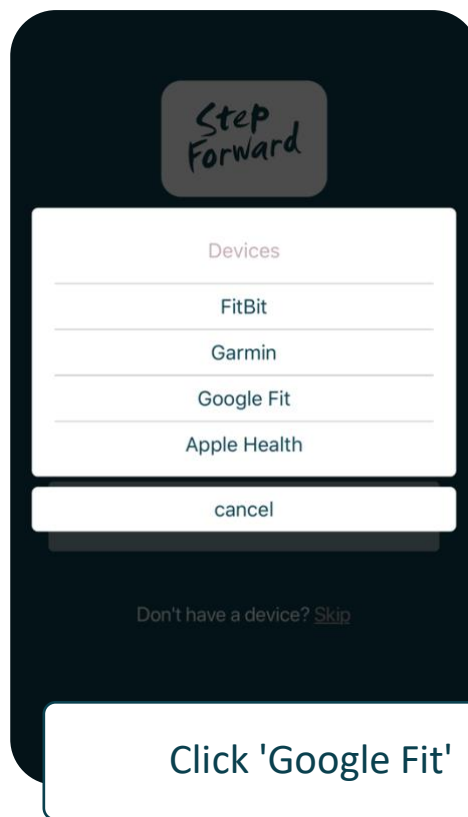

How to connect Step Forward with Google Fit

To start, please click on any Active or Open event, then follow the steps below:

Click 'Continue'

Sign in with Google by entering your email address and password

Click 'Allow'

Review your choices and click 'Allow' if you are happy to continue

Click 'Sync'

Click 'Return to Dashboard'

You have now successfully connected Step Forward with Google Fit.