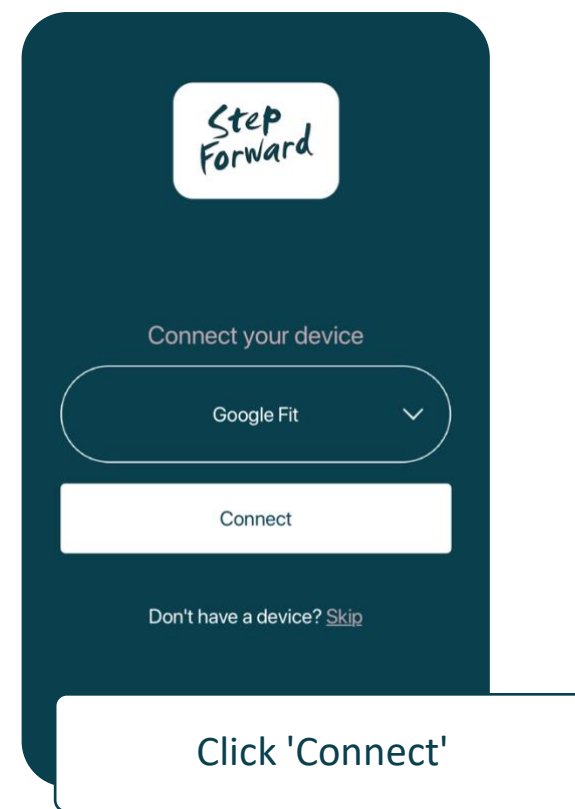

How to connect Step Forward with Google Fit

To start, please click on any Active or Open event, then follow the steps below:

Click 'Continue'

Sign in with Google by entering your email address and password

Click 'Allow'

Review your choices and click 'Allow' if you are happy to continue

Click 'Sync'

Click 'Return to Dashboard'

You have now successfully connected Step Forward with Google Fit.